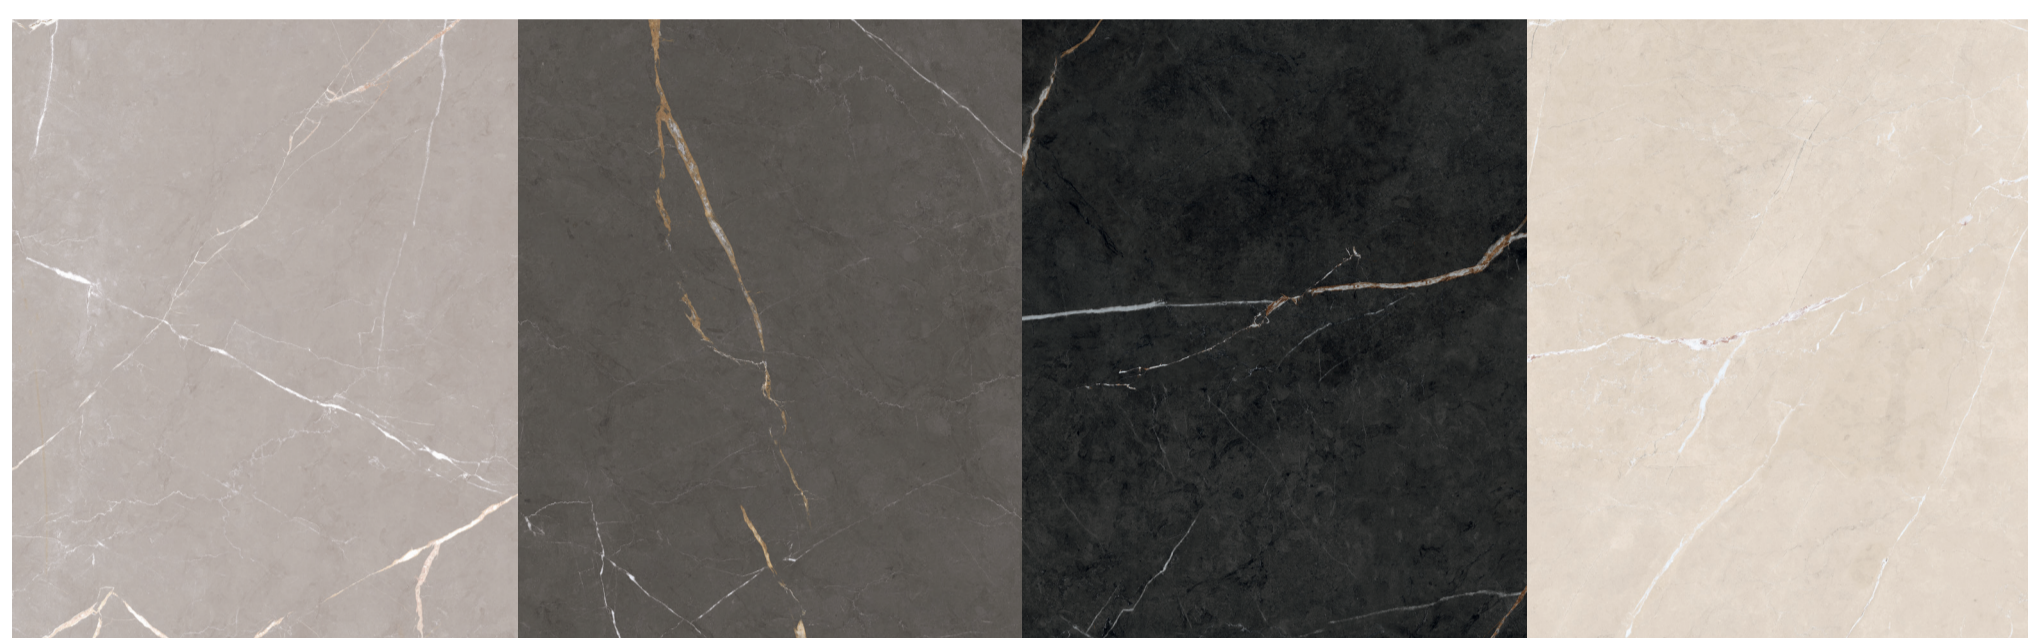

BLACK 120X120 CM RC - BLACK 60X120 CM RC

POLISHED

ESSENZA

PORCELAIN TILE

→ POLISHED FINISH
→ V2 SHADE VARIATION

PORCELAIN TILE

GREY

120X120 CM RC - VPRP61
60X120 CM RC - VPRP71