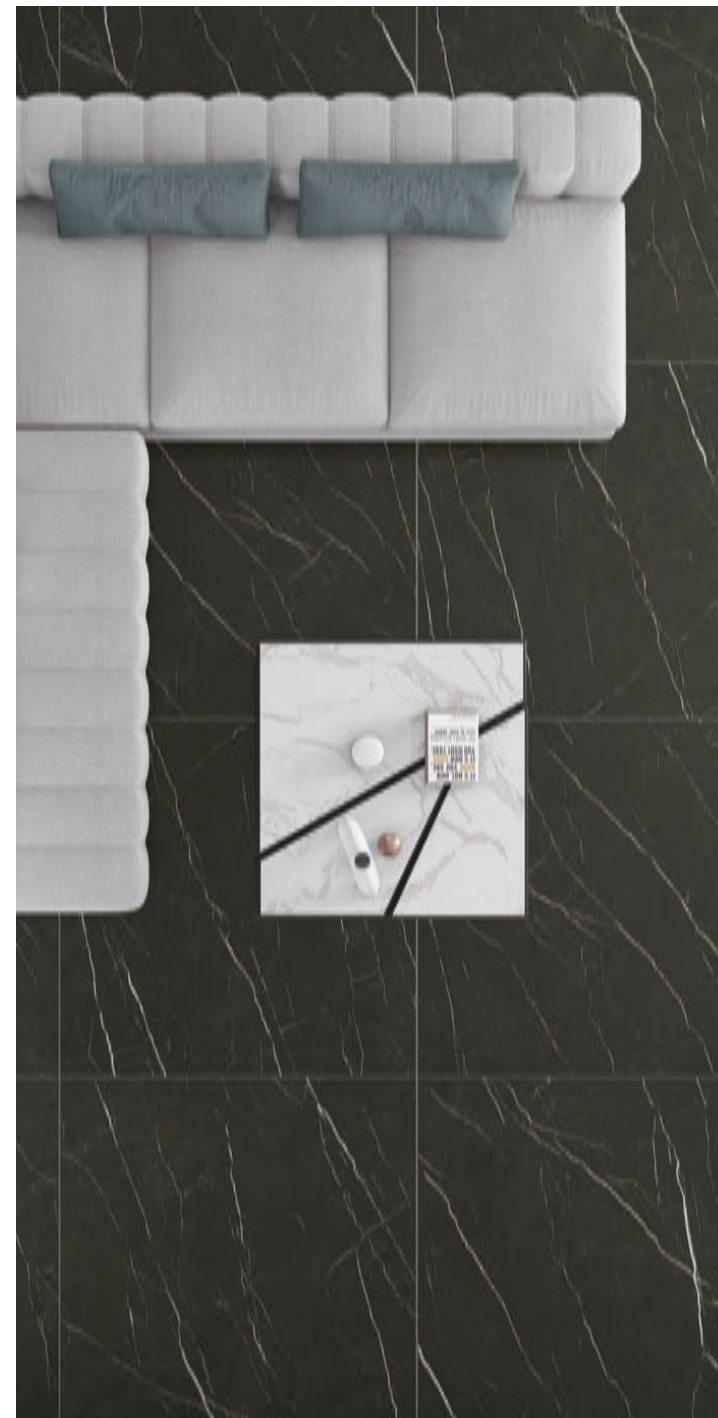

## Formats

- 90x180 - 36"x72" / Designs 5
- 90x90 - 36"x36" / Designs 10
- 120x120 - 48"x48" / Designs 10
- 75x75 - 30"x30" / Designs 10
- 60x120 - 24"x48" / Designs 20
- 60x60 - 24"x24" / Designs 30
- 30x60 - 12"x24" / Designs 30
- 9x30 - 3,6"x12" / Designs 30

## Colores disponibles Available colours

Elite White

Elite Silver

Elite Gray

Elite Greige

Elite Graphite

Elite Black

- Available in Matt.
- Available in High polished  
120x120 / 60x120